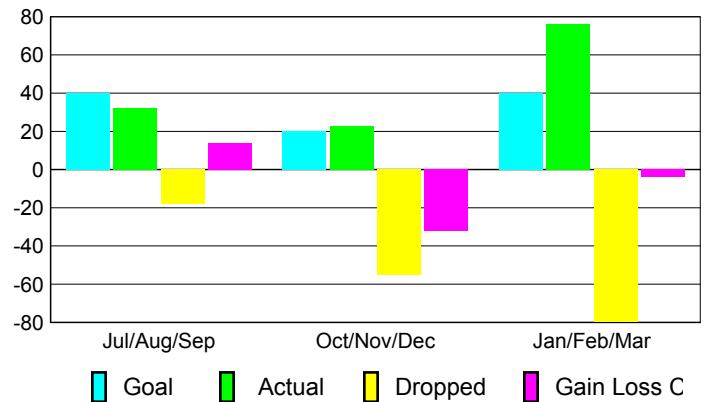

Membership Results 2009-2010

Goal, New, Dropped, Gain/Loss

Comparison of Membership Gain/Loss

Current Year Compared to the Previous Year