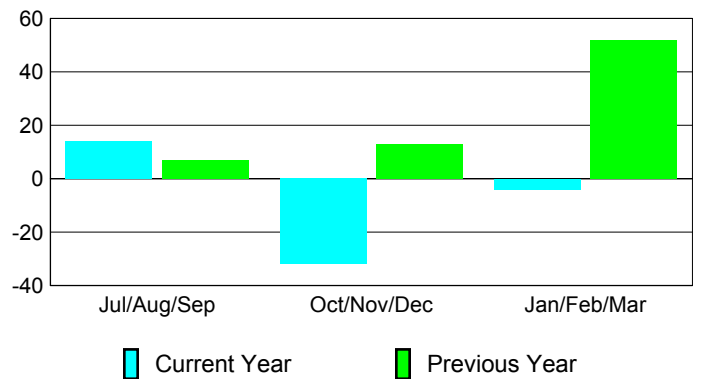

Membership Results
2009-2010

Membership
2008-2009

Month	Net Memb Goal	Actual New Memb	Actual Dropped Memb	Gain/Loss of Memb	Gain/Loss of Memb
Jul/Aug/Sep	40	32	-18	14	7
Oct/Nov/Dec	20	23	-55	-32	13
Jan/Feb/Mar	40	76	-80	-4	52
Totals	100	131	-153	-22	72

Membership Results 2009-2010

Goal, New, Dropped, Gain/Loss

Comparison of Membership Gain/Loss

Current Year Compared to the Previous Year

Gender Comparison 2009-2010

Male

Female